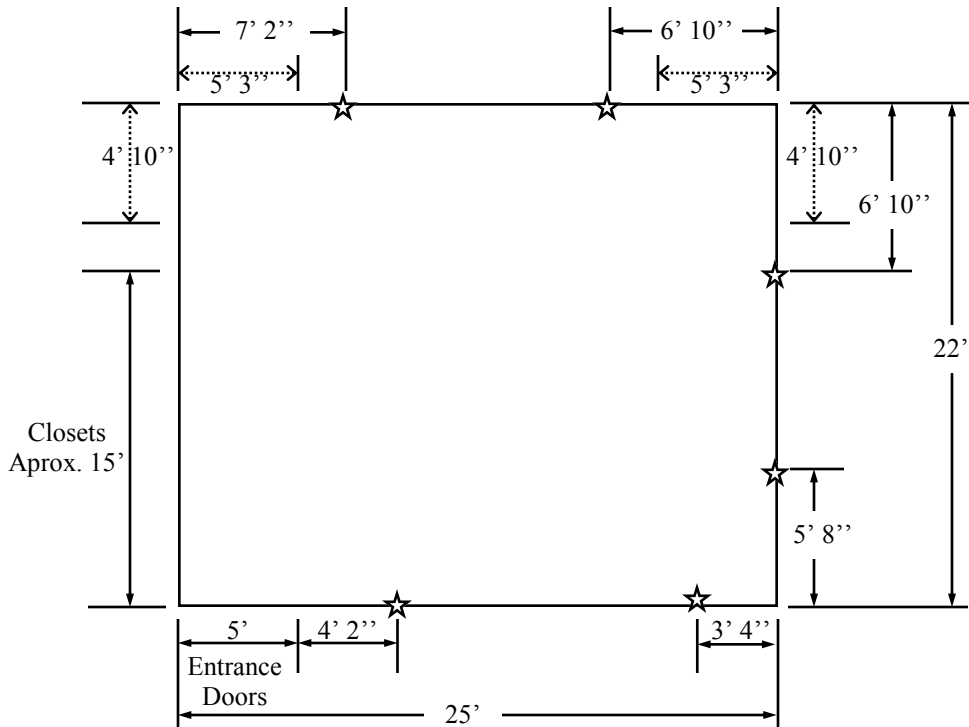

## KEY

Scale 1"=8'

☆ = Outlet

↔ = Window

—————  
Banquet Table  
Length  
= 8'

○  
Table and  
Chair Combo  
= 8'